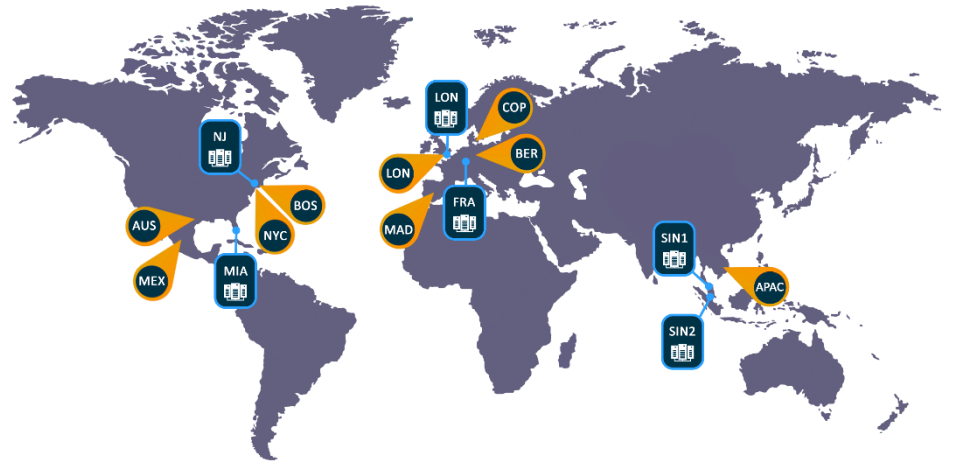

APAC:

11 Doan Van Bo, 23rd Floor
Ward 12, District 4, 700000, Ho Chi Minh City, VIETNAM

[Visit the Spark Help Portal](#)