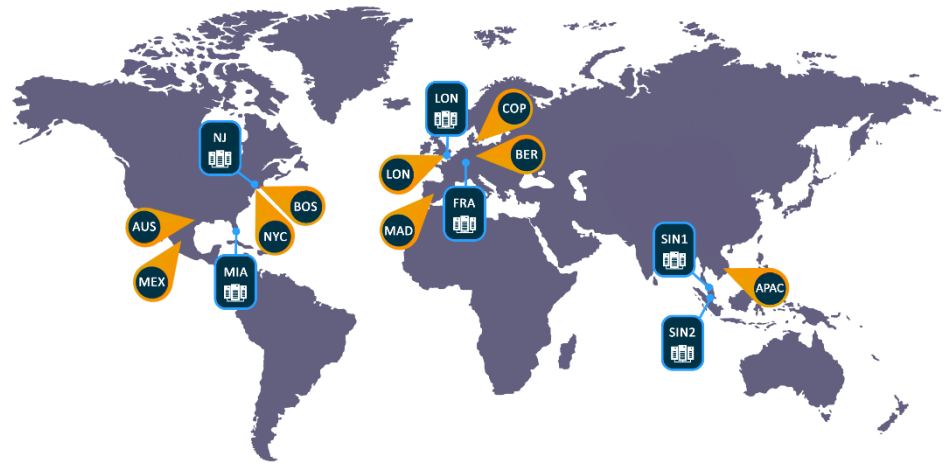

APAC:

11 Doan Van Bo, 23rd Floor
Ward 12, District 4, 700000, Ho Chi Minh City, VIETNAM

[Visit the Spark Help Portal](#)