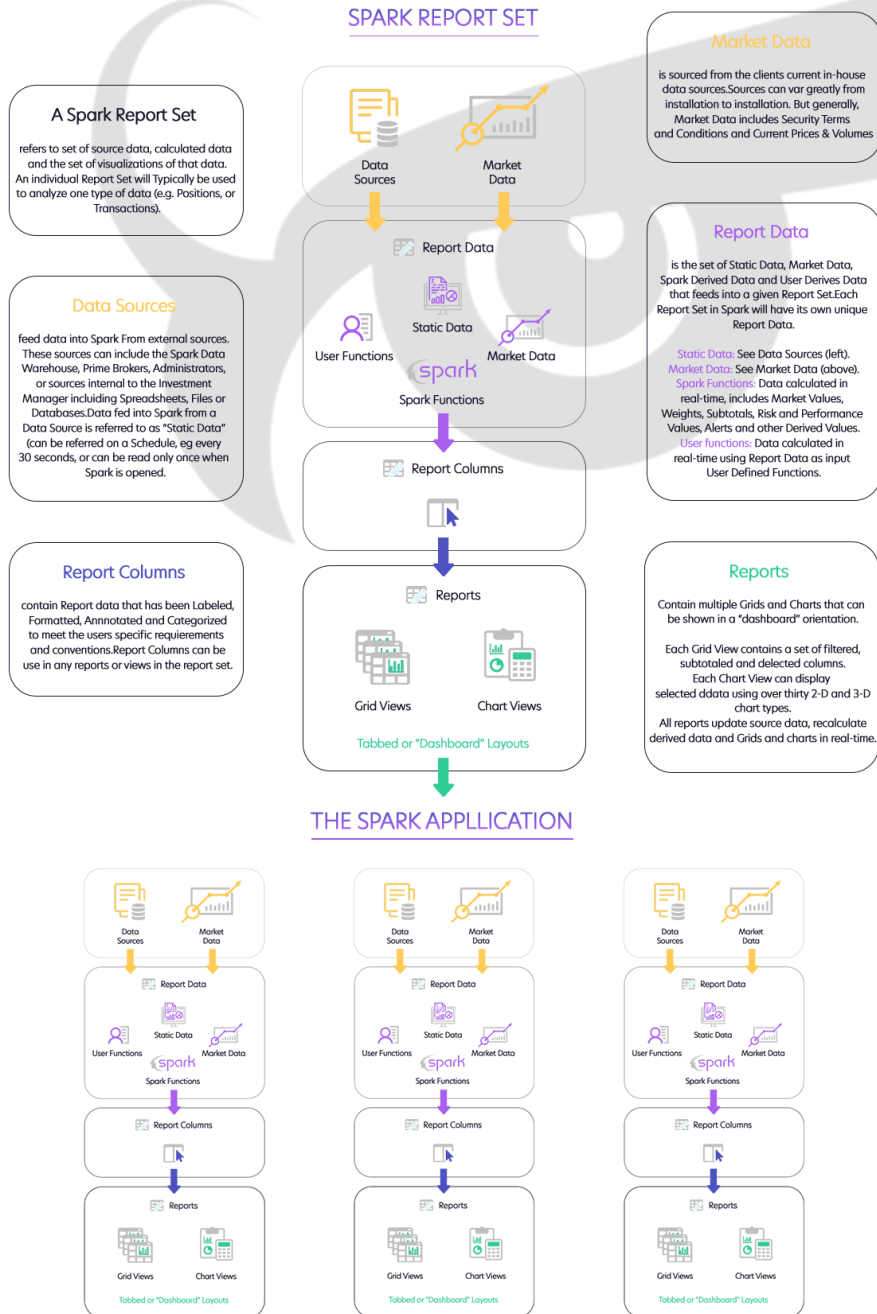

Spark Architecture Map