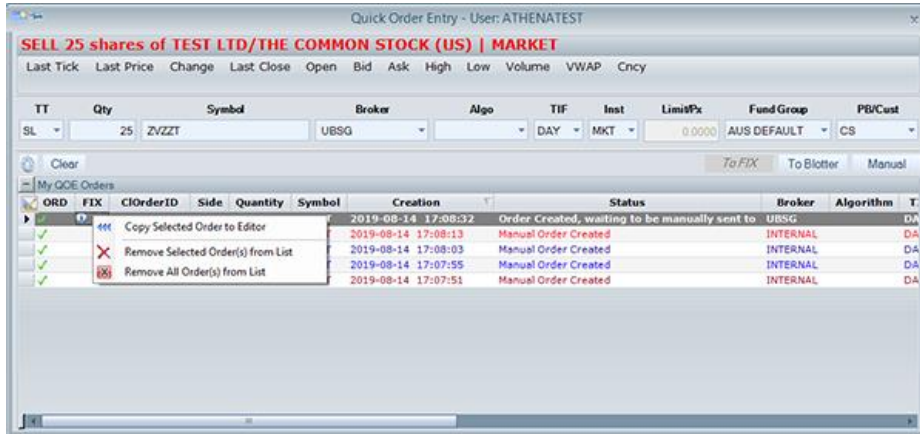

Other ways to make a transaction (QOE)

DIRECTLY BY CLICKING ON THE BUTTON

If there are data in the fields, clicking on the button (TO FIX, TO BLOTTER, or MANUAL) creates the order directly. The trade is shown in MY QOE ORDERS.

The screenshot shows the 'Quick Order Entry - User: ATHENATEST' window. At the top, it displays 'SELL SHORT 25 shares of Equity Common | MARKET'. Below this are various input fields for order parameters: TT (SS), Qty (25), Symbol (ZVZT US), Broker (INTERNAL), Algo, TIF (DAY), Inst (MKT), LimitPx (0.0000), and Fund Group (AMNF). There are also dropdowns for Prime Broker, Strategy, Hot Issue, and Basket. Below the input fields are three buttons: 'To FIX', 'To Blotter', and 'Manual'. A 'Clear' button is also present. The bottom section, titled 'My QOE Orders', contains a table with the following data:

| FIX | ClOrderID | Side | Quantity | Symbol | Creation | Status | Broker | Algorithm | TIF | Instructions |
|-----|-------------|------|----------|---------|---------------------|----------------------|----------|-----------|-----|--------------|
| | 20170914617 | SS | 25 | ZVZT US | 2017-09-14 15:26:34 | Manual Order Created | INTERNAL | | DAY | MKT |
| | 20170914595 | CS | 25 | ZVZT US | 2017-09-14 15:26:30 | Manual Order Created | INTERNAL | | DAY | MKT |
| | 20170914573 | SL | 25 | ZVZT US | 2017-09-14 15:26:26 | Manual Order Created | INTERNAL | | DAY | MKT |
| | 20170914551 | BY | 25 | ZVZT US | 2017-09-14 15:26:21 | Manual Order Created | INTERNAL | | DAY | MKT |

CONTEXTUAL QOE MENU

Click on the right mouse button on the trade to be copied. Click on COPY SELECTED ORDER TO EDITOR:

The screenshot shows a right-click context menu with three options:

- Copy Selected Order to Editor
- Remove Selected Order(s) from List
- Remove All Order(s) from List