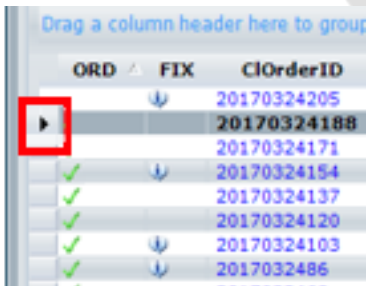

ROW SELECTOR

Double click on the Row Selector.