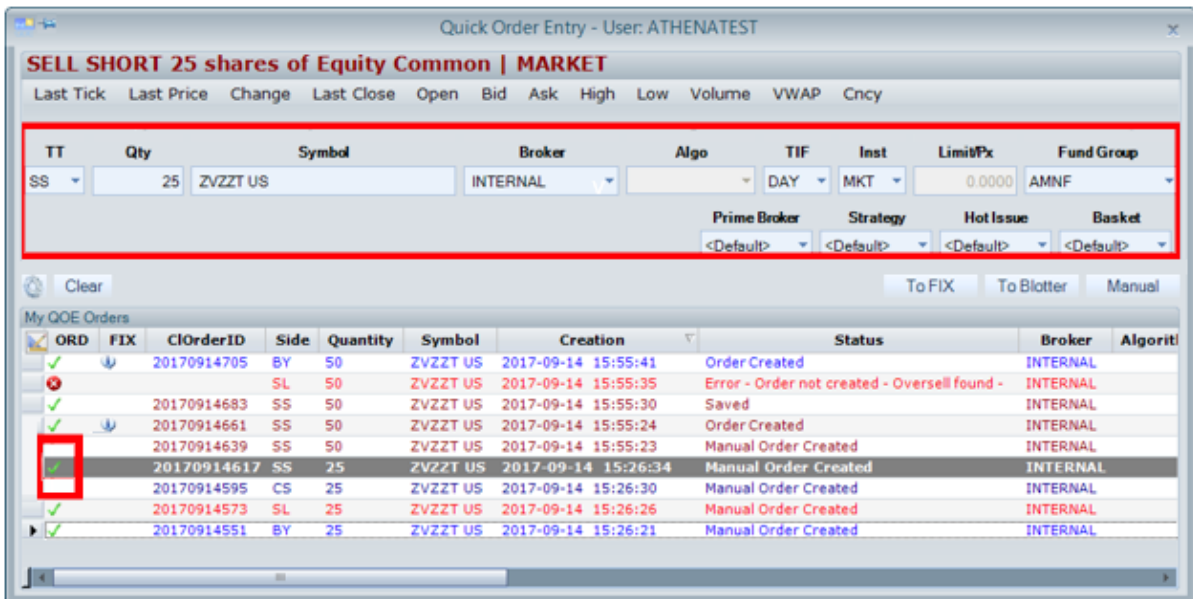

ROW SELECTOR

Double click on the Row Selector.